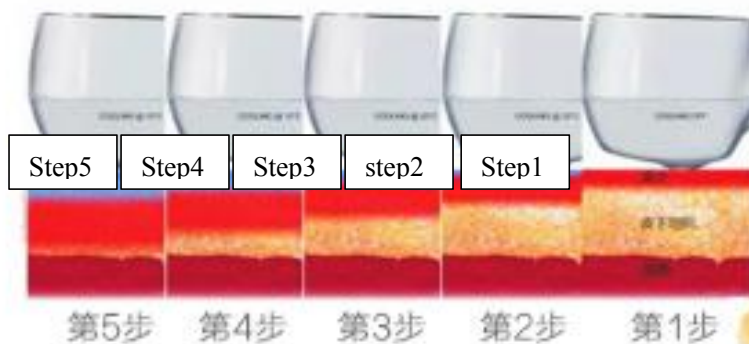

BTL face young to achieve results

1. 1, collagen and elastic fiber regeneration
2. 2, facial promotion, clear outline
3. 3, to reduce wrinkles and fine lines
4. 4, remove the neck wrinkles
5. 5, remove the double chin
6. 6, body shaping

BTL Super RF Instruments
Shaping perfect combination with weight loss

The radio frequency energy can accurate arrival to the body of different physical treatment depth, the energy evenly distributed make the fat dead,so as to achieve the effect of fat removal and body sculpting.