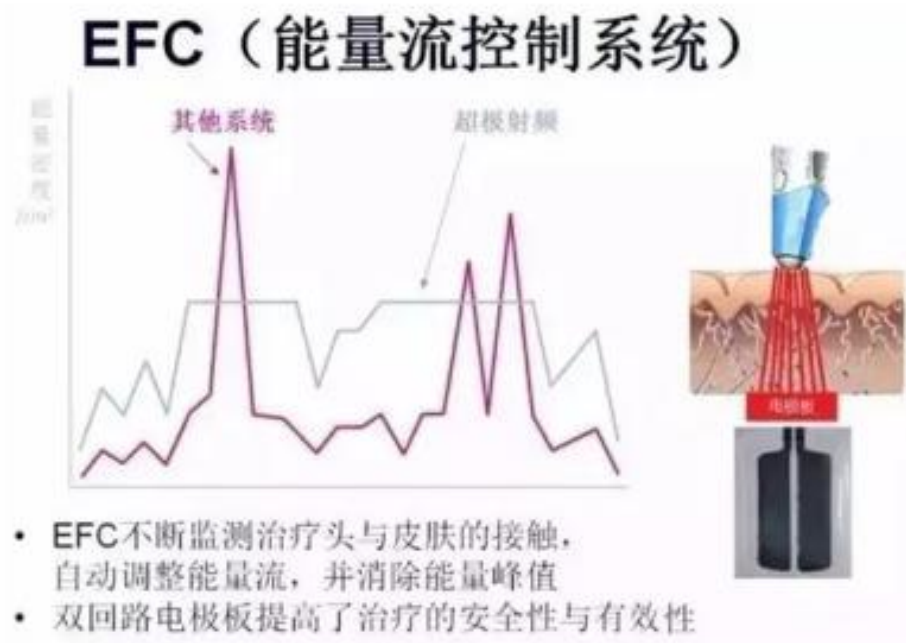

In order to test the effect of BTL Exilis RF machine, experts specifically use a fat pork to do the test Let's see the result of using the BTL RF technology.

**Note: the red circle is BTL super radio frequency after a cosmetic effect with the surrounding no beauty treatment of fat contrast, red circle fat has obvious changes, it is clear that the fat has been broken down, fat effect See, see BTL super RF slim technology amazing effect.**

Note: the red circle is BTL super radio frequency after a cosmetic effect with the surrounding no beauty treatment of fat contrast, red circle fat fat has obvious changes, it is clear that the fat has been broken down, fat effect See, see BTL super RF slim technology amazing effect.

## EFC energy control system

EFC constantly monitors the head of the treatment head with the skin, automatically adjusts the flow of ability and eliminates the ability to peak. The double circuit plate improves the safety and efficacy of the treatment.